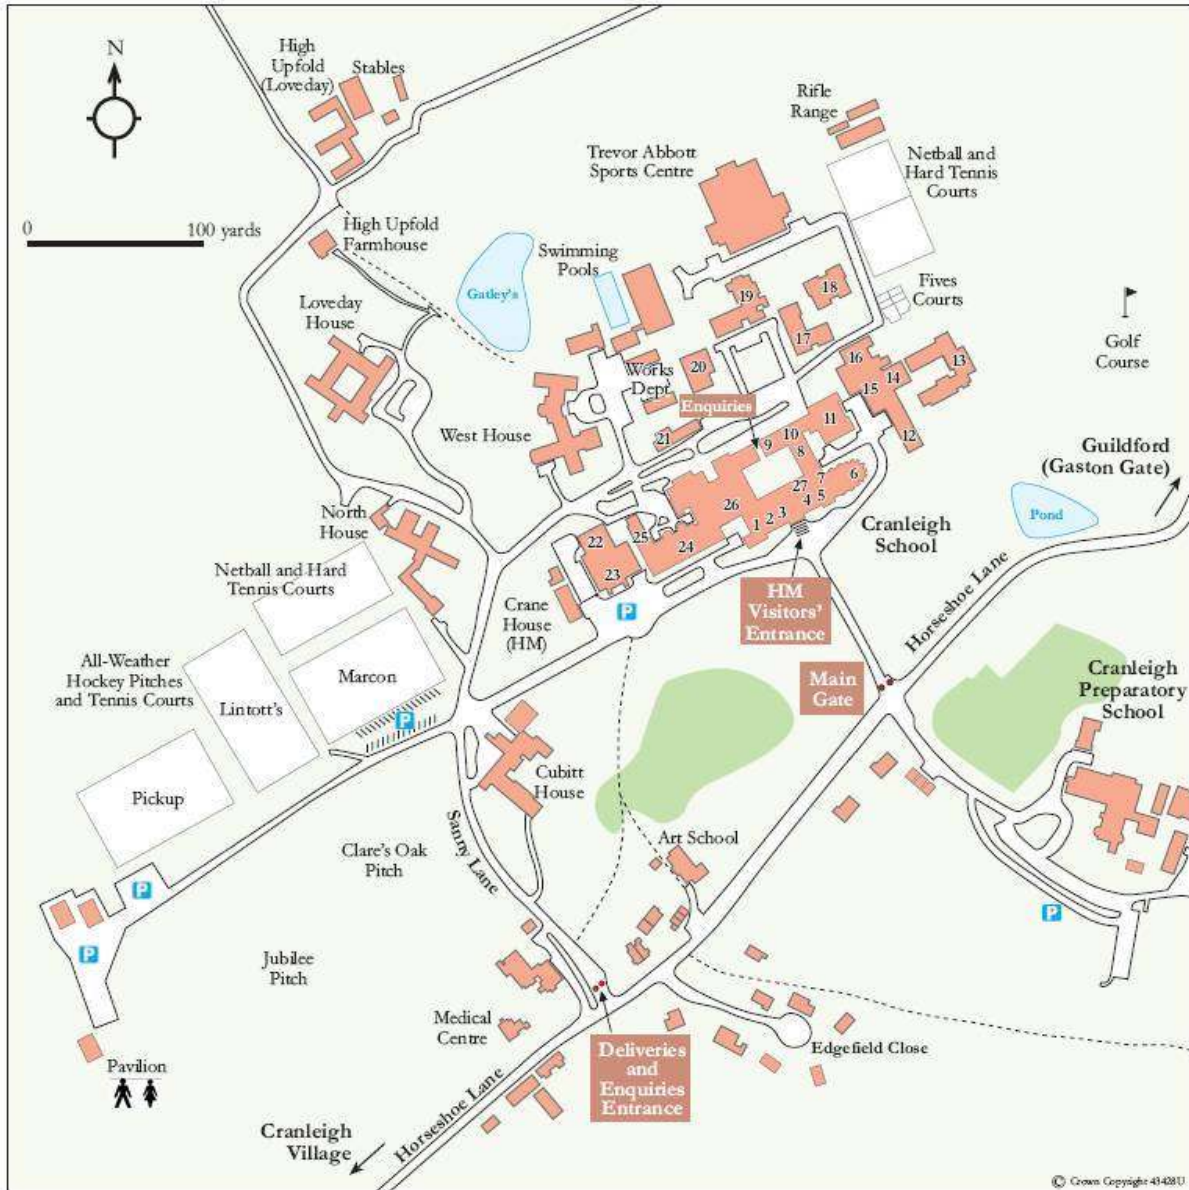

Cranleigh School Campus

Horseshoe Lane, Cranleigh, Surrey, GU6 8QQ.

For hockey pitches and tennis courts, use “Deliveries and Enquiries Entrance”.